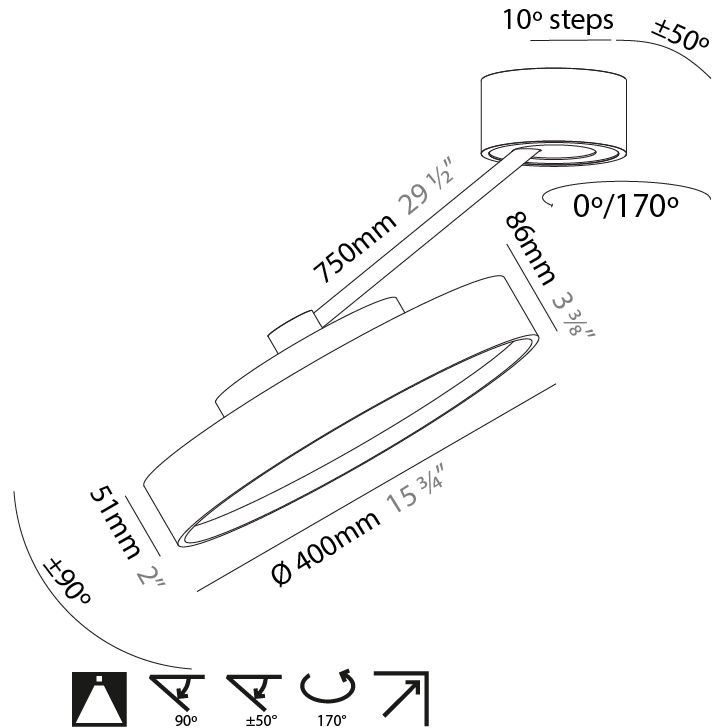

GENERAL

Series: Sign Diva Dancer
Subseries: Sign Diva Dancer Korona
Brand: Prolicht
Division: Architectural
Mounting Type: Suspension
Mounting Location: Ceiling
Subcategory: Pendant

PHYSICAL

Shape: Round
Diameter (mm): 400
Diameter (in): 15 3/4
Height (mm): 870
Depth (mm): 86
Height (in): 34 1/4
Depth (in): 3 3/8
Light Distribution: Adjustable / Direct
Weight (kg): 3.5
Weight (lbs): 7.716

Diffuser: PMMA - Opal / Micro-Prism / Sparkling Secret / Vintage Industrial

Fixture Finish: SSR / BKV / CWI / CRY / HAB / UFT / ITA / RUA / FTG / MYG / LOD / PUS / FRO / FUP / KIA / POP / BLS / SPG / MEY / GOH / GUM / CHC / COM / ABZ / JAG / OBR / MOS / ROR

Fixture Material: Extruded Aluminum / Steel

ELECTRICAL

Lamp Type: LED (Zhaga Standard)
Input Wattage (W): 17.9
Total Output Wattage (W): 16
Dimming: Tri-Mode (Non-Dimming and Phase Dimming (120Vac only) and 0-10V Dimming)
Driver Included: Yes
Driver Location: Integrated
Driver Type: Constant Current - Universal
Driver Class: Class 2
Input Voltage (V): 120 - 277
Constant Current (MA): 500

LED

Color Temperature (*K): 2700 / 3000 / 3500 / 4000
Max. Delivered Lumen (lm): 1870 / 2340 / 2372 / 2420
CRI: >90 CRI
Lamp Life (hrs): 50000

OPTICAL

Adjustability: Rotational Canopy 170°; Tilting Canopy ±50°; Tilting Head ±90°

RATINGS AND CERTIFICATIONS

Certified By: Certified for North American Standards
IP rating: IP20