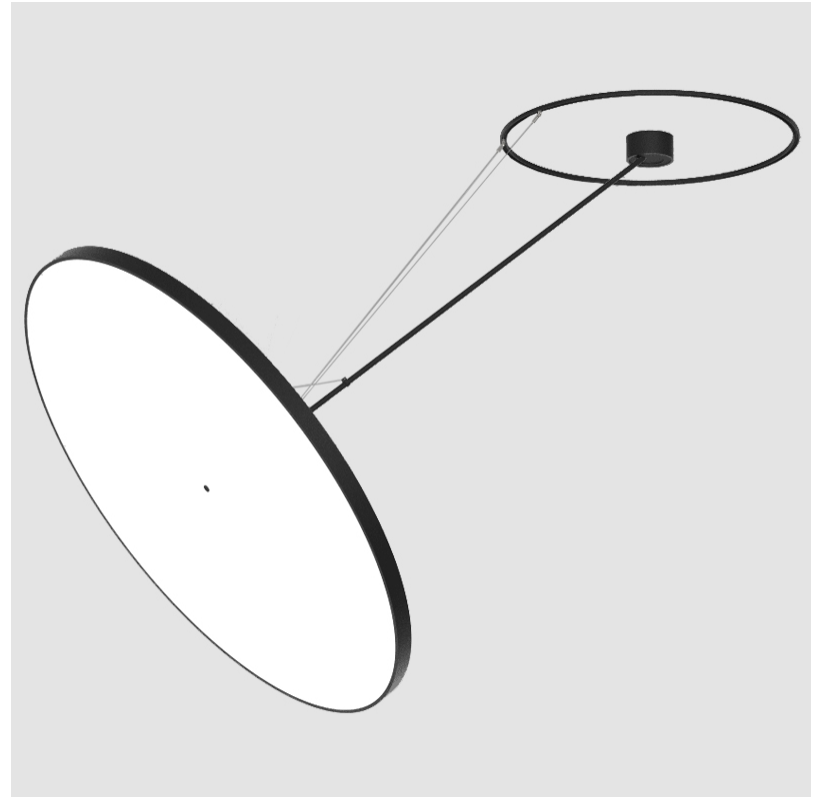

GENERAL

Series: Sign Diva Dancer
Subseries: Sign Diva Dancer
Brand: Prolicht
Division: Architectural
Mounting Type: Suspension
Mounting Location: Ceiling
Subcategory: Pendant

PHYSICAL

Shape: Round
Diameter (mm): 1100
Diameter (in): 43 5/16
Height (mm): 1620
Height (in): 63 3/4
Light Distribution: Adjustable / Direct
Weight (kg): 16
Weight (lbs): 35.2
Diffuser: PMMA - Opal / Micro-Prism / Sparkling Secret / Vintage Industrial
Fixture Finish: SSR / BKV / CWI / CRY / HAB / UFT / ITA / RUA / FTG / MYG / LOD / PUS / FRO / FUP / KIA / POP / BLS / SPG / MEY / GOH / GUM / CHC / COM / ABZ / JAG / OBR / MOS / ROR
Fixture Material: Extruded Aluminum / Steel

ELECTRICAL

Lamp Type: LED (Zhaga Standard)
Input Wattage (W): 169.4
Total Output Wattage (W): 135
Dimming: Tri-Mode (Non-Dimming and Phase Dimming (120Vac only) and 0-10V Dimming)
Driver Included: Yes
Driver Location: Integrated
Driver Type: Constant Current - Universal
Driver Class: Class 2
Input Voltage (V): 120 - 277
Constant Current (MA): 600

LED

Color Temperature (°K): 3000 / 3500 / 4000
Max. Delivered Lumen (lm): 19520 / 19933 / 20340
CRI: >90 CRI
Lamp Life (hrs): 50000

OPTICAL

Adjustability: Rotational Canopy 170°; Tilting Canopy ±50°; Tilting Head ±90°

RATINGS AND CERTIFICATIONS

Certified By: Certified for North American Standards
IP rating: IP20